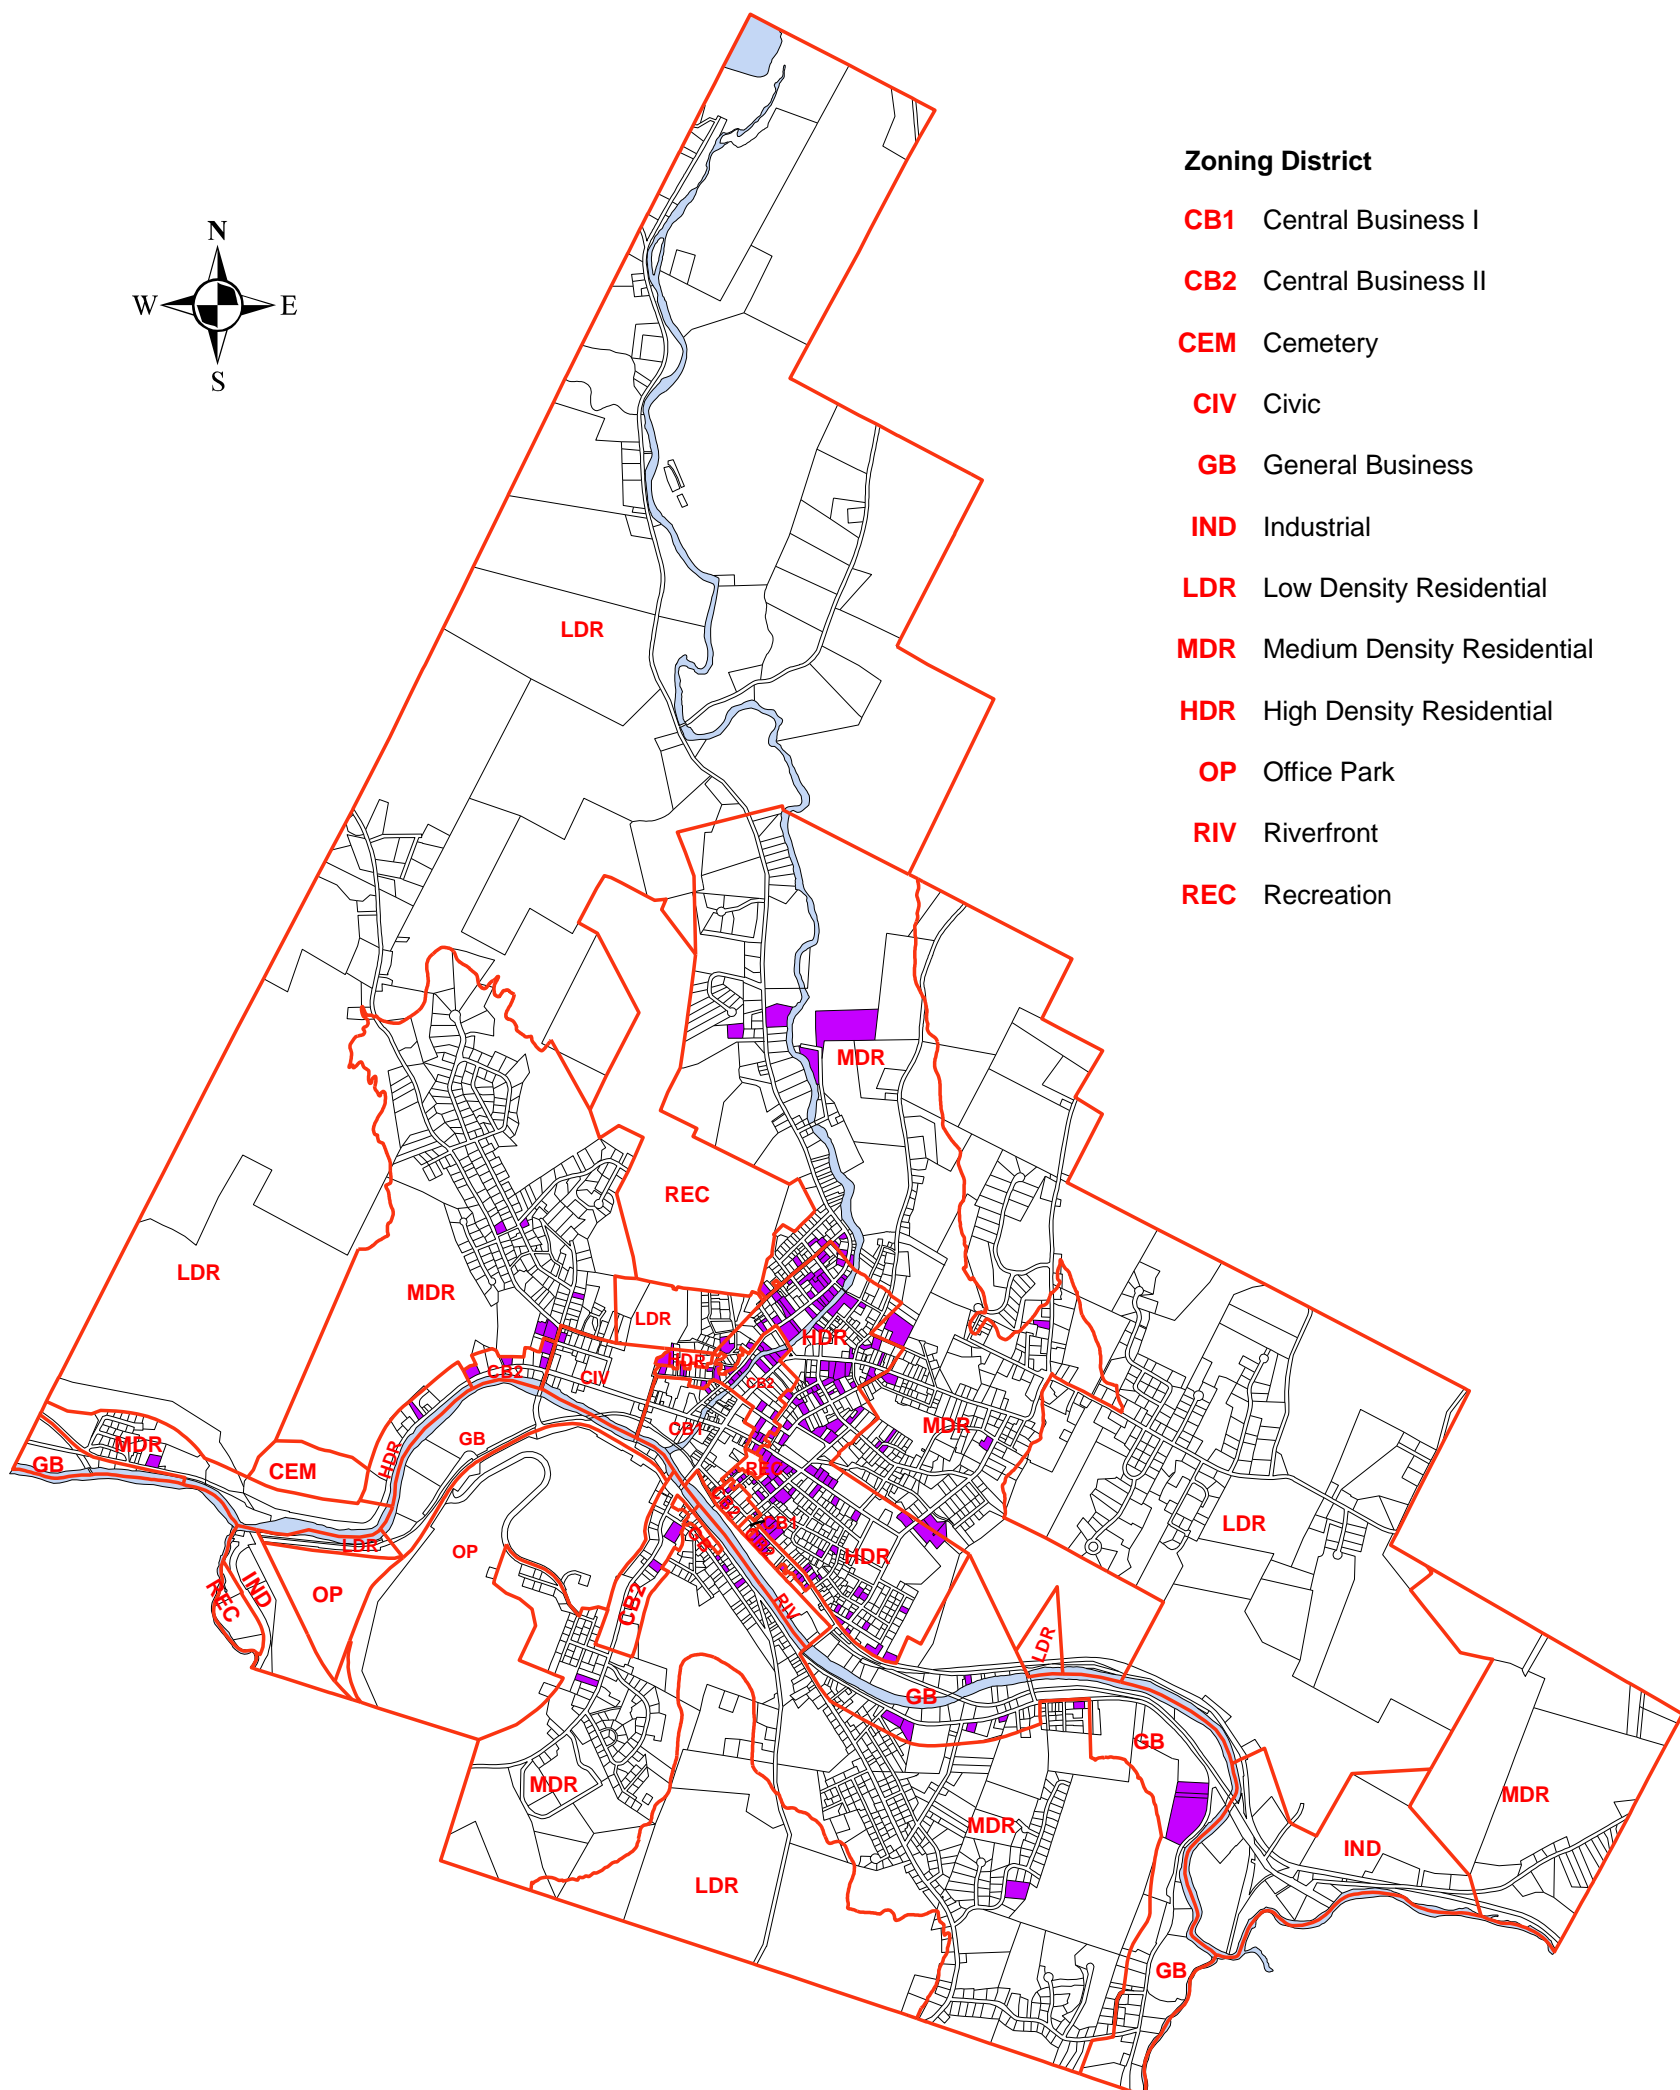

Location of Multi Family Residences

Figure 14

0 0.25 0.5 Miles

Map prepared by: City of Montpelier GIS -- June 2003