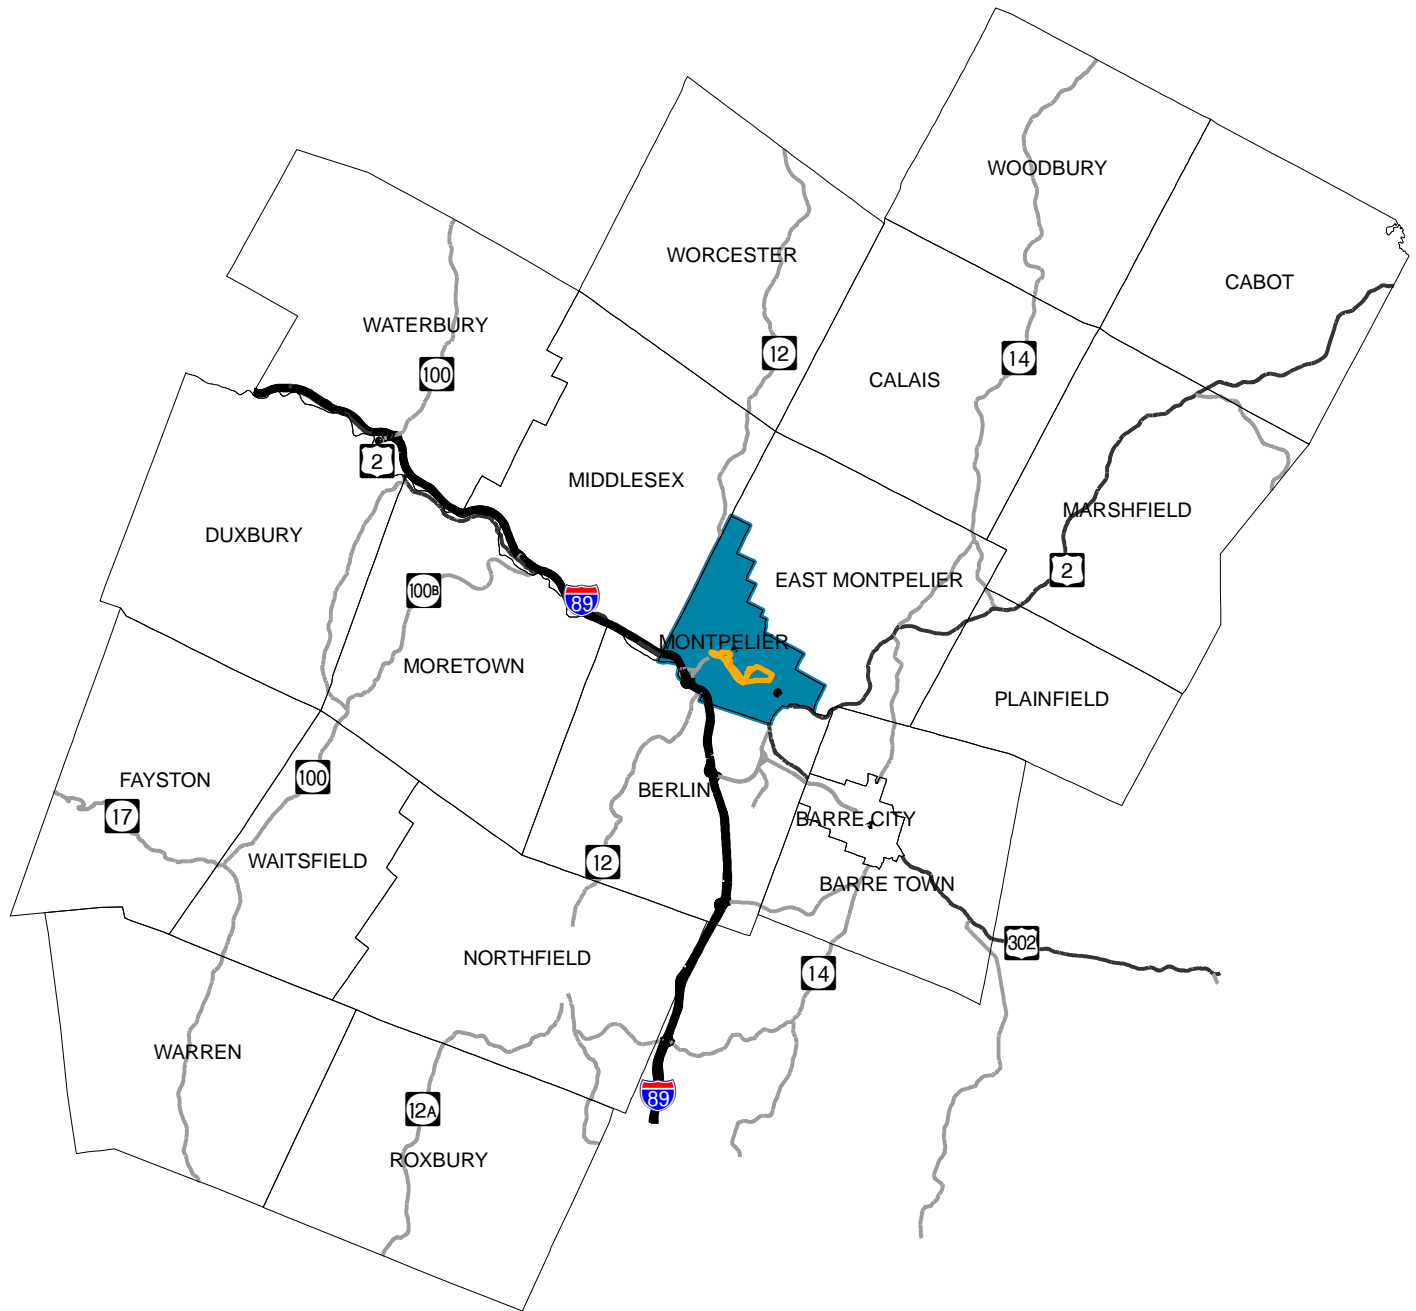

ATTACHMENT 5F
Regional Map

Attachment 5F: Region Map

- Legend**
- Proposed TIF District 2018
 - Roads**
 - Interstate
 - VT State Highways
 - US Highways
 - Montpelier Boundary

Map created by CVRPC
3/23/18

This map is for planning purposes only.
Data is only as accurate as the original sources.
This map may contain errors and or omissions.