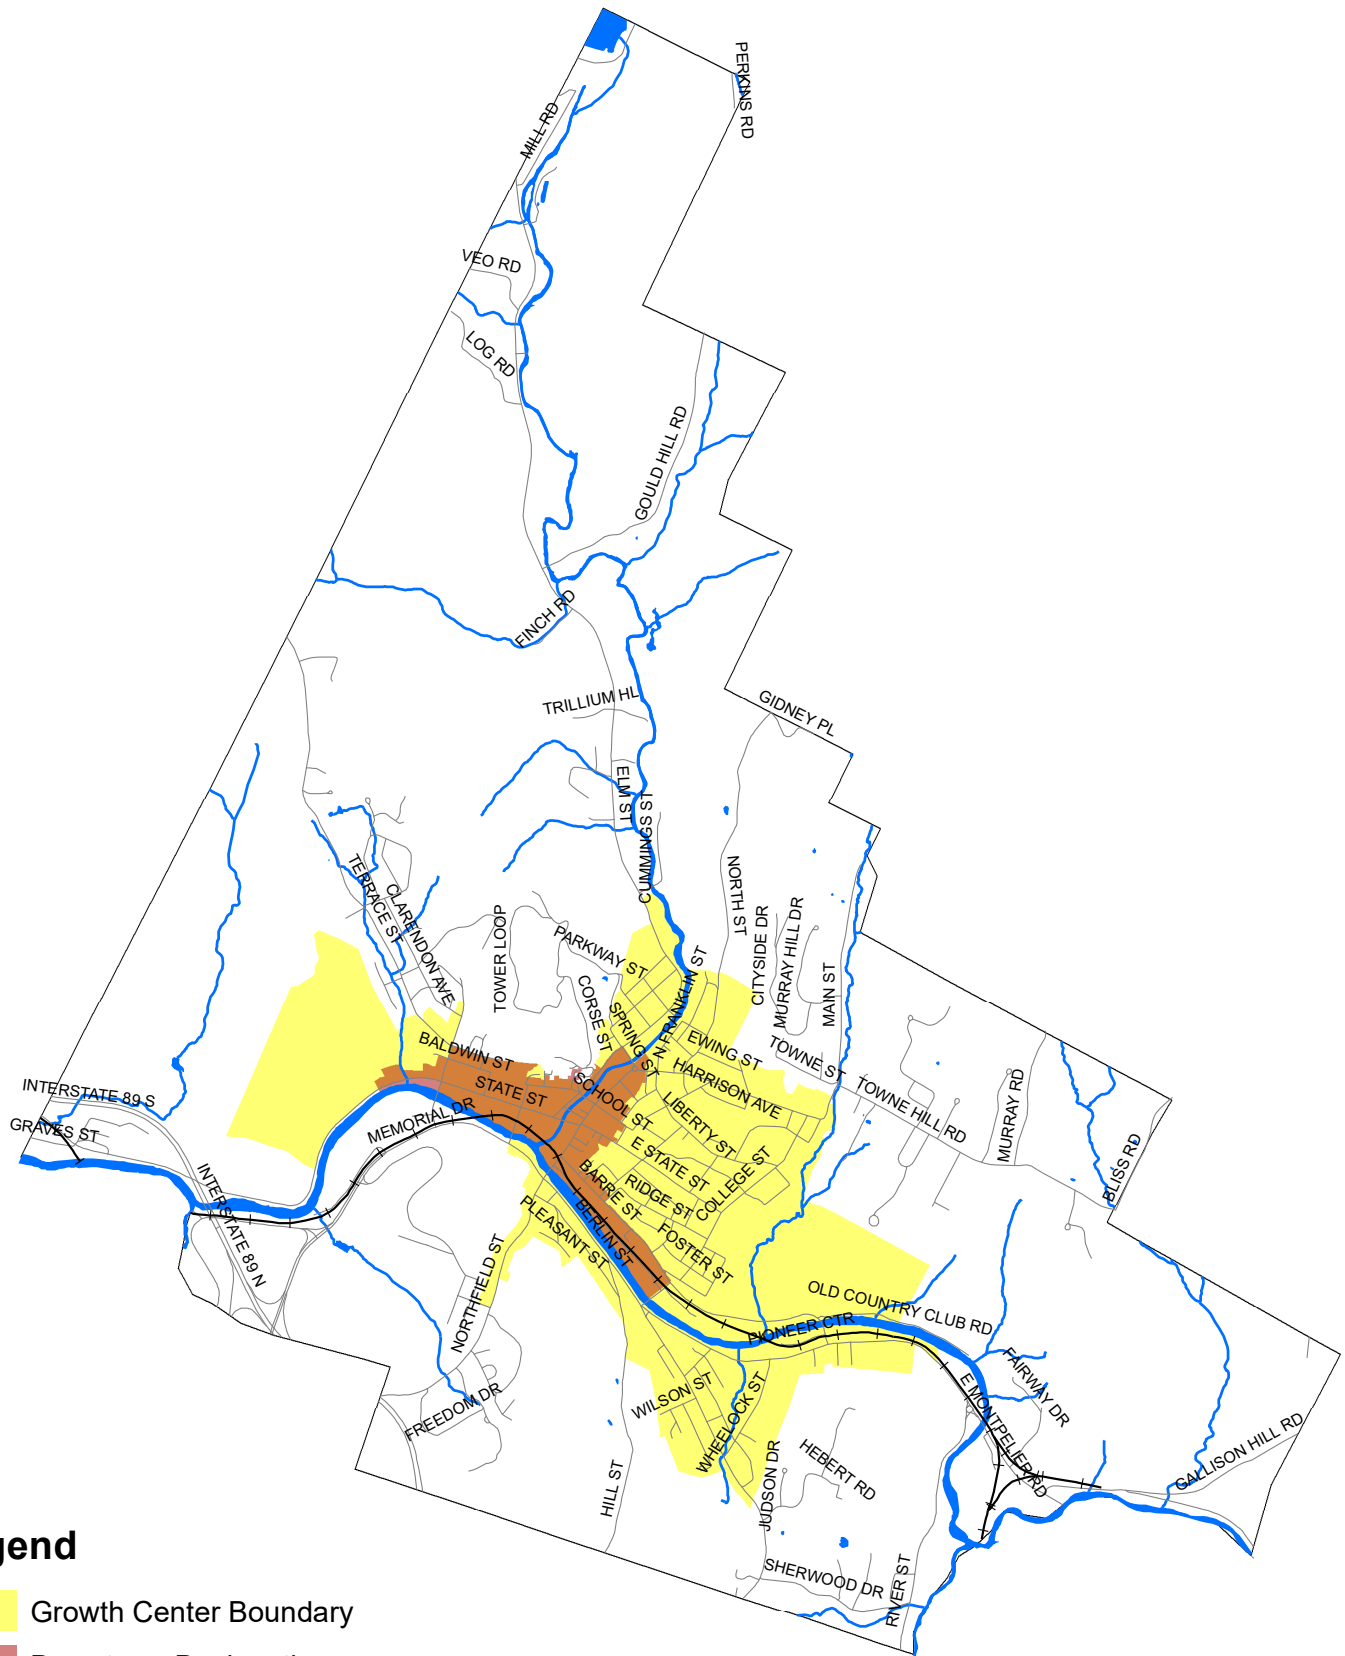

## Legend

- Growth Center Boundary
- Downtown Designation
- Railroad
- Roads
- Rivers, Lakes, and Ponds
- Streams

Map created by CVRPC 11/7/2019  
 This map is for planning purposes only.  
 Data is only as accurate as the original sources.  
 This map may contain errors and or omissions.